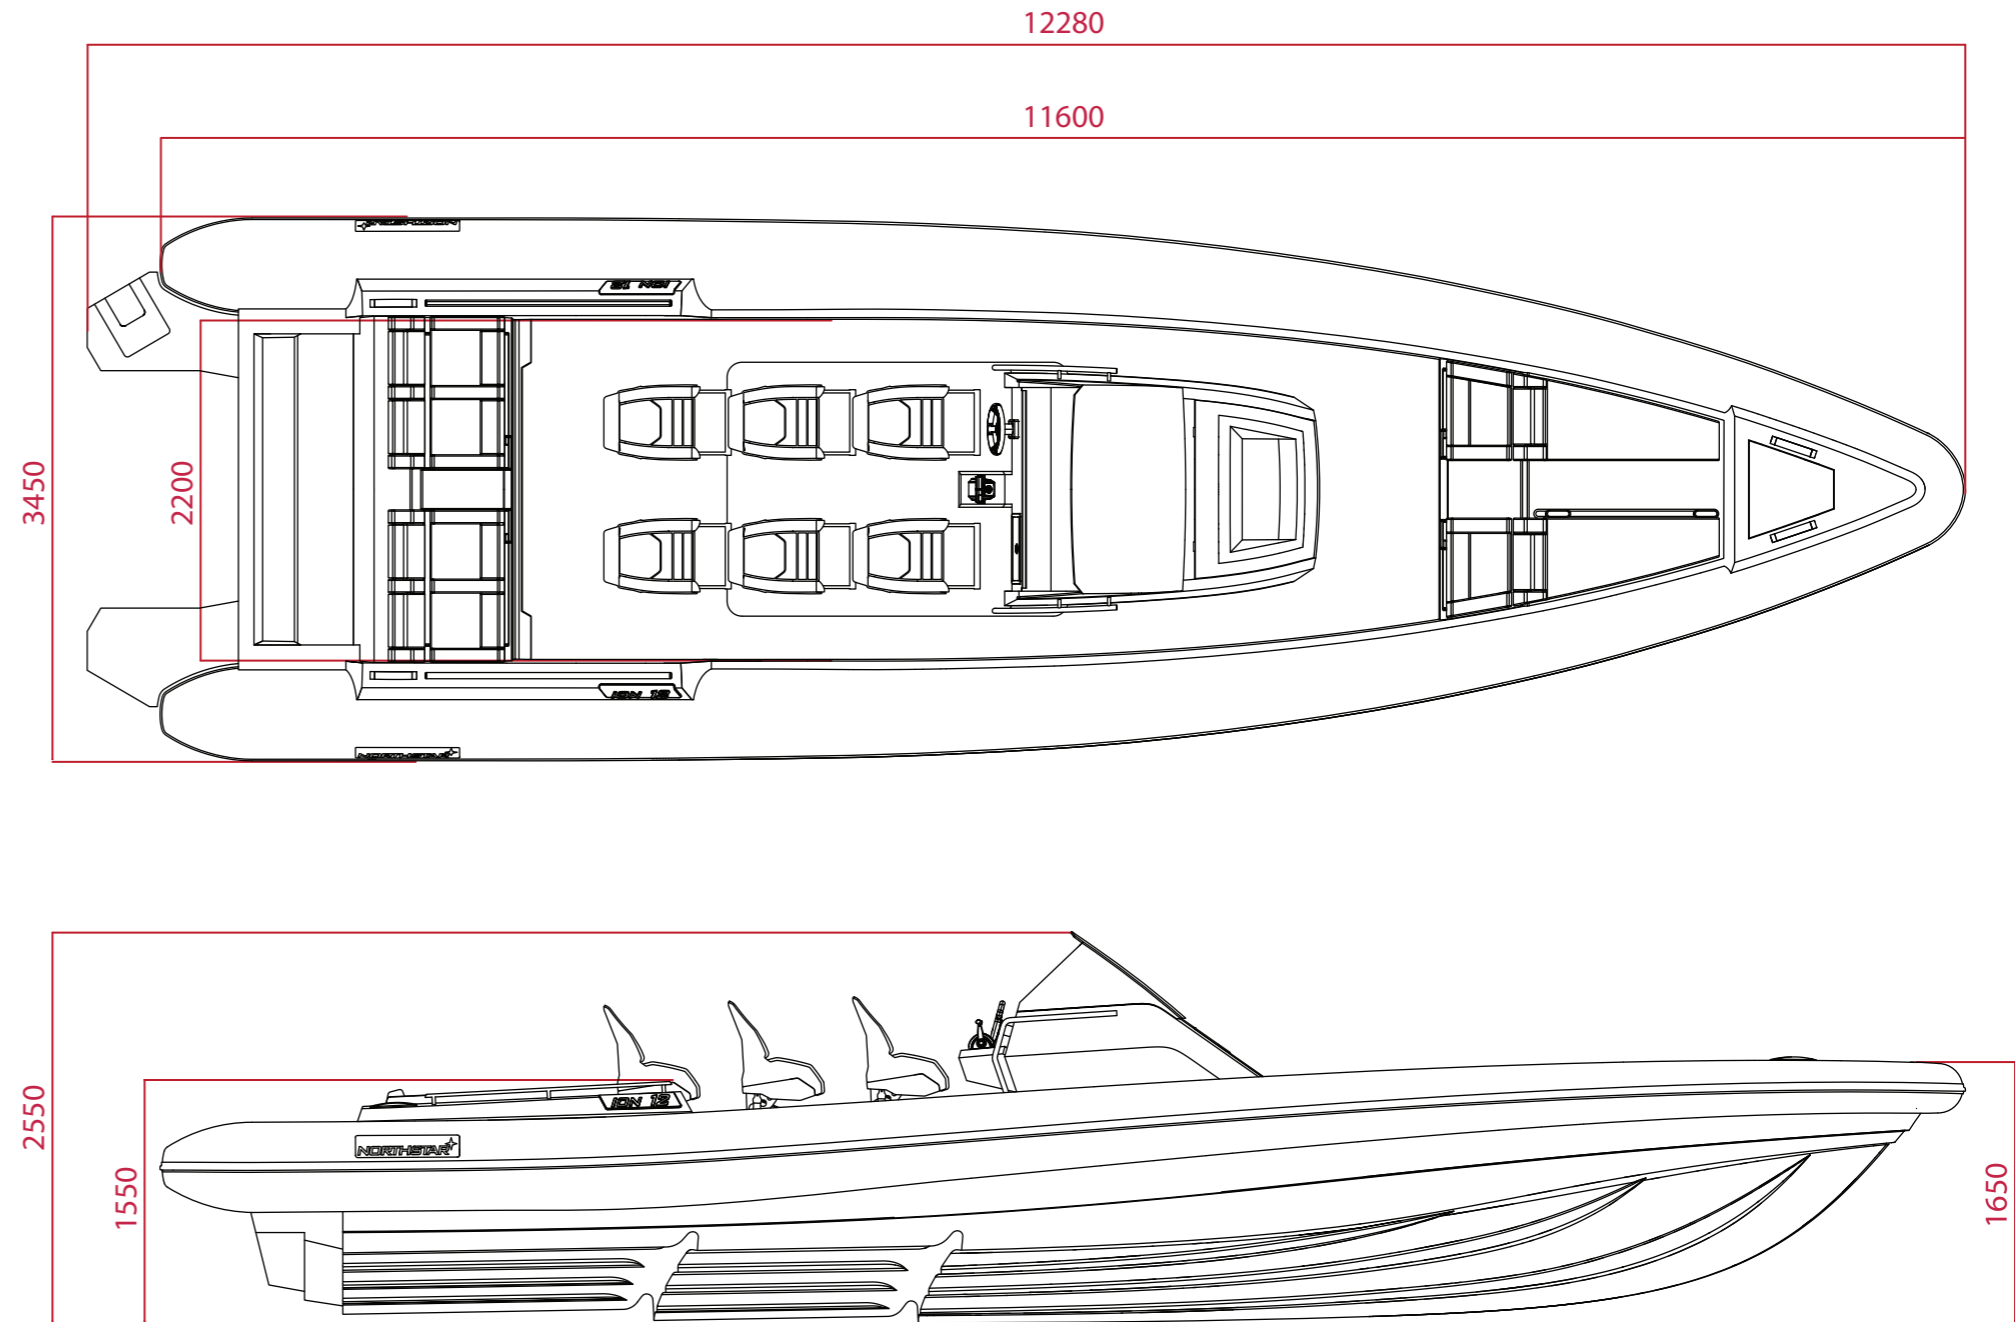

NORTHSTAR[★]

ION 12 SOLTICE

Specifications

Length	12.28 m. / 40'3"
Beam	3.45 m. / 11'4"
Maximum payload	30 pax / 3250 kg
Empty Weight	3200 kg / 7054 lbs
Tube Fabric	Hypalon
Tube Diameter	0.56 m. / 1'10"
Suggested Tube Pressure	1.8 bar / 2.65 psi
No. of Chambers	8
Maximum Power	1350 hp
Shaft Length	2 XL / 2 XL + 1 XXL
Fuel Tank Capacity	940 lt. / 248 US gal
Water Tank Capacity	90 lt. / 23 US gal
Design Category	B

measurements in mm

Non contractual document. All information presented subject to change without notice.