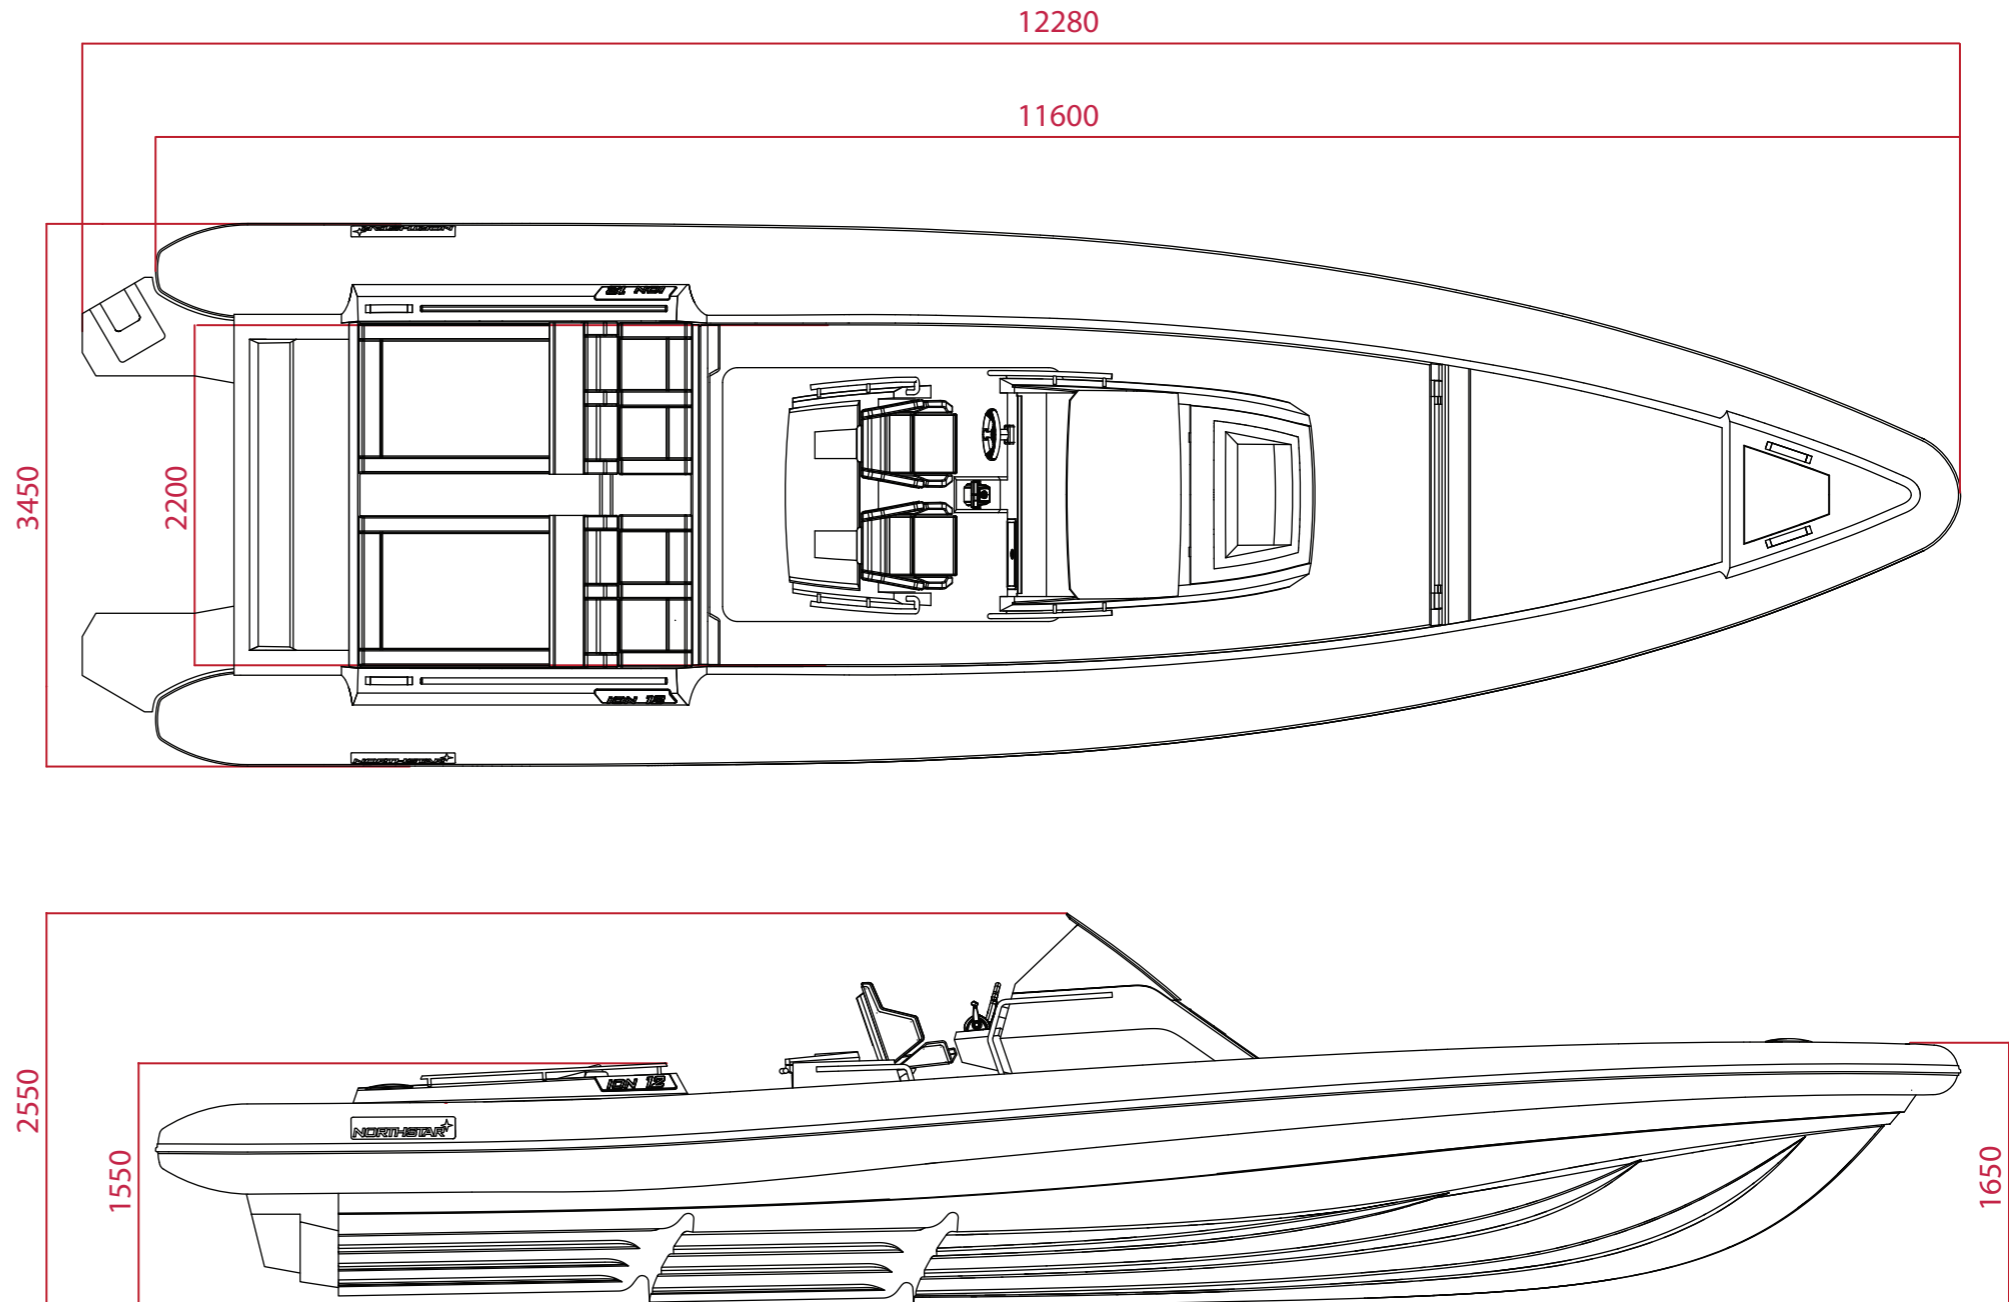

NORTHSTAR[★]

ION 12 EQUINOX

Specifications

Length	12.28 m. / 40'3"
Beam	3.45 m. / 11'4"
Maximum payload	30 pax / 3250 kg
Empty Weight	3200 kg / 7054 lbs
Tube Fabric	Hypalon
Tube Diameter	0.56 m. / 1'10"
Suggested Tube Pressure	1.8 bar / 2.65 psi
No. of Chambers	8
Maximum Power	1350 hp
Shaft Length	2 XL / 2 XL + 1 XXL
Fuel Tank Capacity	940 lt. / 248 US gal
Water Tank Capacity	90 lt. / 23 US gal
Design Category	B

measurements in mm

Non contractual document. All information presented subject to change without notice.