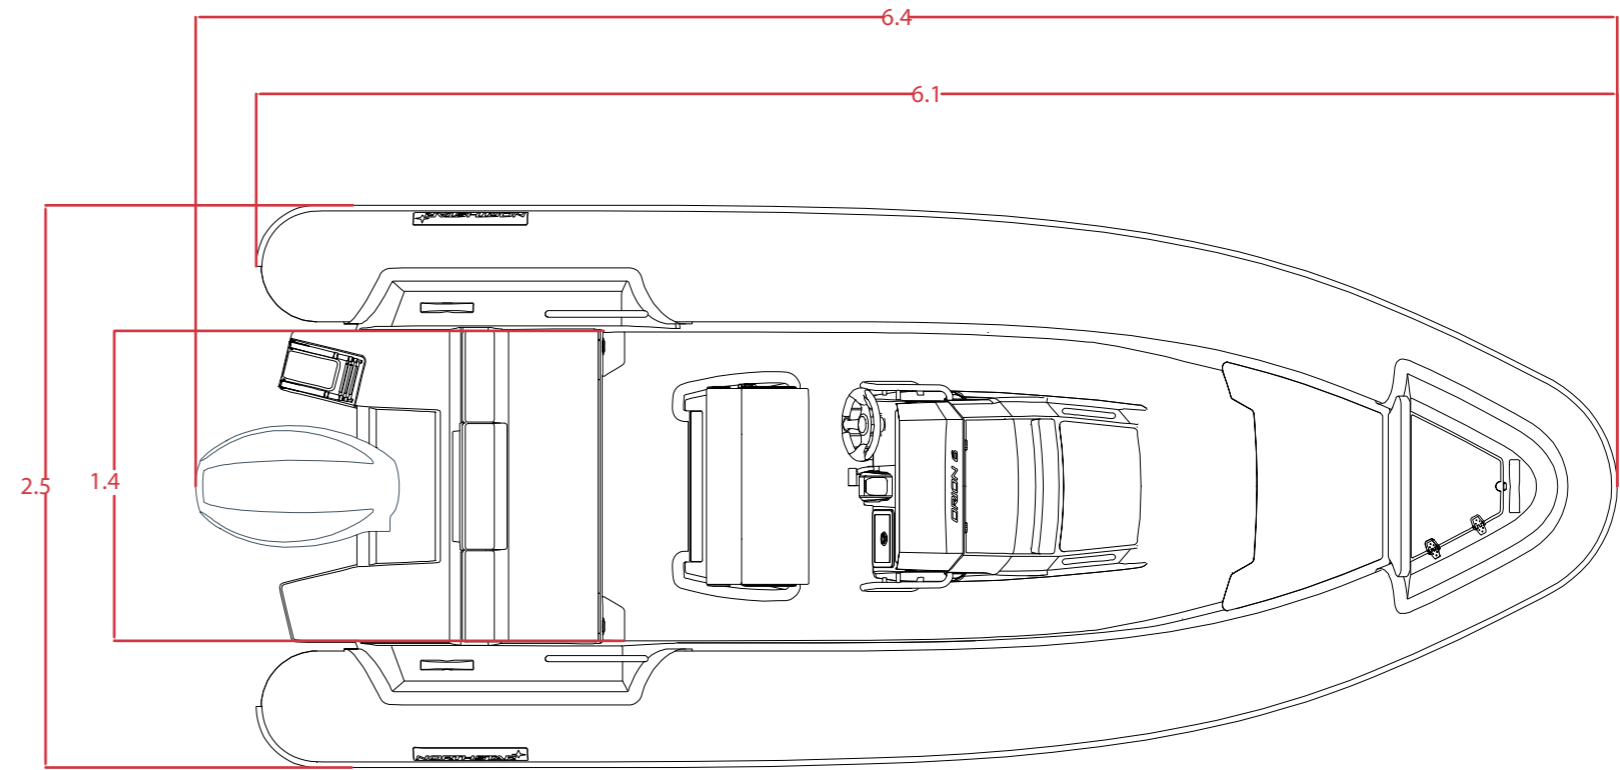

NORTHSTAR[★] ORION 6

Specifications

Length	6.1 m. / 20'
Beam	2.5 m. / 8'2"
Tube Fabric	Hypalon
Tube Diameter	0.50 m. / 19"
Suggested Tube Pressure	0.18 bar / 2.65 psi
No. of Chambers	5
Maximum Power	150 hp
Shaft Length	XL
Design Category	C