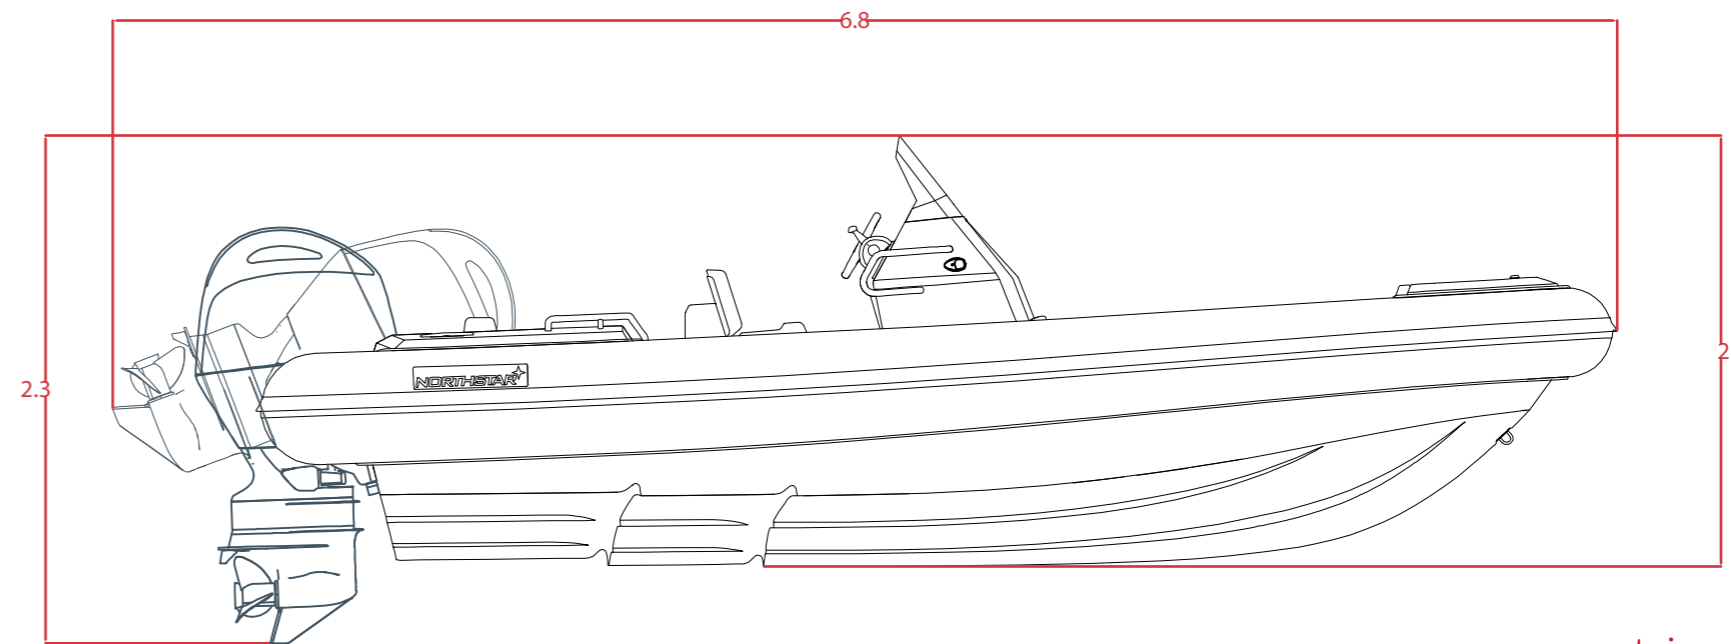

NORTHSTAR[★] ORION 6

Specifications

Length	6.1 m. / 20'
Beam	2.5 m. / 8'2"
Tube Fabric	Hypalon
Tube Diameter	0.50 m. / 19"
Suggested Tube Pressure	0.18 bar / 2.65 psi
No. of Chambers	5
Maximum Power	150 hp
Shaft Length	XL
Design Category	C